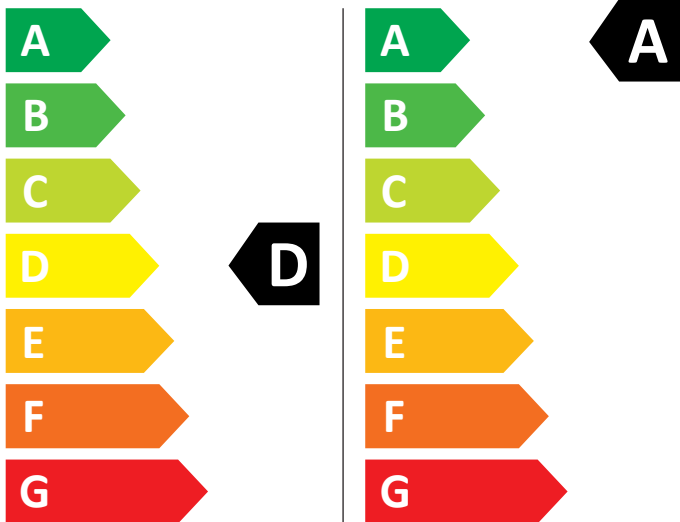

ENERG

Bosch

WDU8H542SN

307 kWh / 100

49 kWh / 100

6,0 kg

10,0 kg

74 L