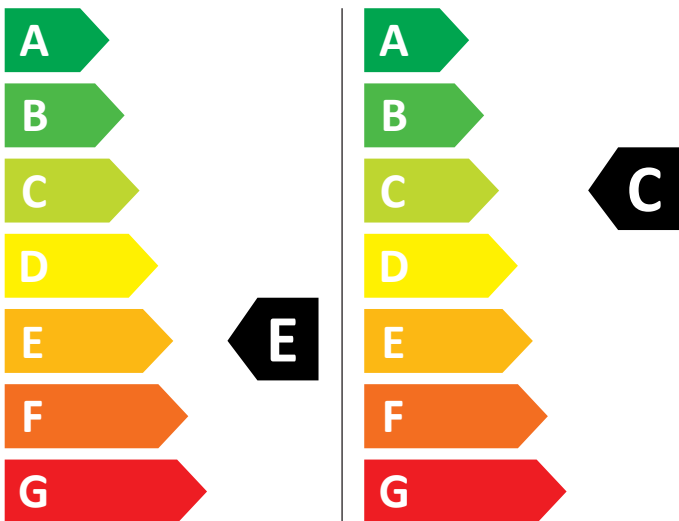

ENERG

AEG

L7WBG049S 914610205

325 kWh / 100

65 kWh / 100

5,0 kg

9,0 kg

67 L