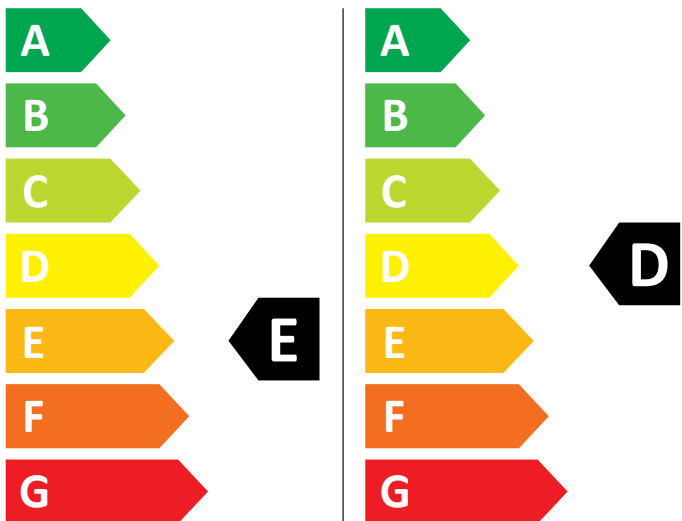

ENERG

Electrolux

EW7W368SI 914606408

266 kWh / 100

73 kWh / 100

4,0 kg

8,0 kg

60 L